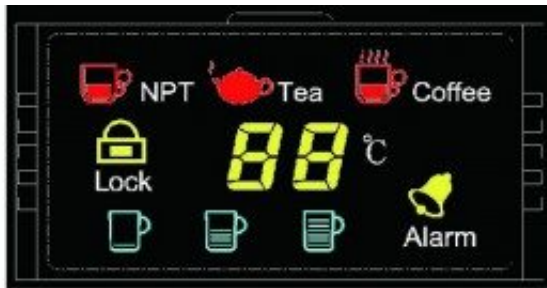

## Household Appliances LCD Display

Sinda Display Technology Co., Ltd. is one of the best China LCD display manufacturers and suppliers. We can custom LCD display exactly according to your request. Now we are provide customs display for instrument like digital panel meter, multimunction meter, elevator, POS machines, LGP Dispenser, Fuel Dispenser, Oil Dispenser, Gas Dispenser, Flow Meter, KWH Meter, Energy Meter, Water Meter, Gas Meter, Smart Meter, Clock & Watch, Telecommunications device, Home Appliance, Industrial Controller, Car Audio, Color Display Systems and the other industries, Measurement device, UPS, Solar Inverter.